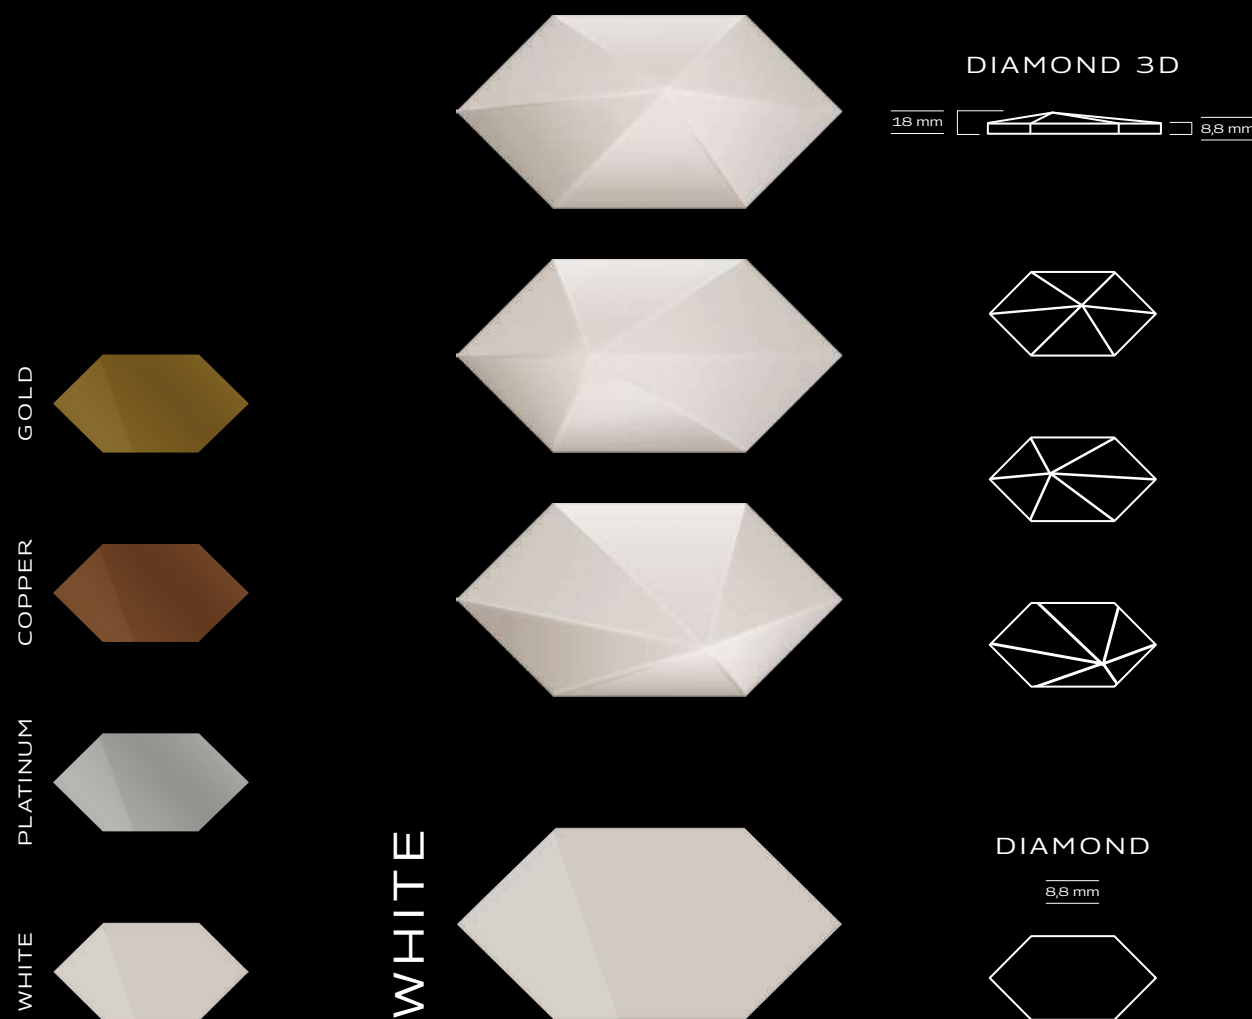

11x17cm_4 1/2"x 6 3/4" Glossy 8,8 to 18 mm

Diamond, una piccola formella diamantata, lucida e sfaccettata, capace di rifrangere la luce come una gemma.

In **White, Platinum, Copper** e **Gold**, anima le pareti con ritmo, dinamismo e luminosità.

Available in **White, Platinum, Copper**, and **Gold**, it brings rhythm, dynamism, and brightness to wall surfaces.

An architectural and decorative detail that completes the collection, playing with the third dimension through sophisticated sculptural effects.