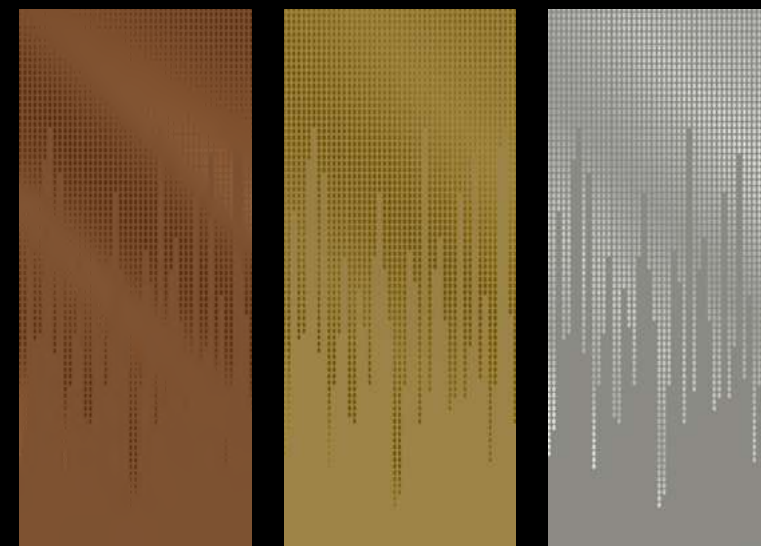

MIRROR RAY FALL

COPPER 285084 GOLD 285085 PLATINUM 285086