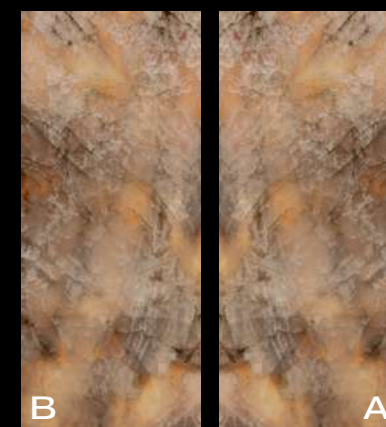

NEBULA SLAB A/B

SVILUPPO GRAFICO
PER FORMATO
PATTERN BY SIZE

2

120x280_48"x110"
Lap Ret

Macchia Aperta . Book Match