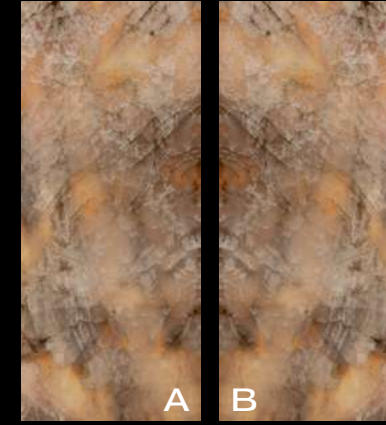

NEBULA SLAB A/B

SVILUPPO GRAFICO
PER FORMATO
PATTERN BY SIZE

2

120x280_48"x110"
Lap Ret

Macchia Aperta . Book Match