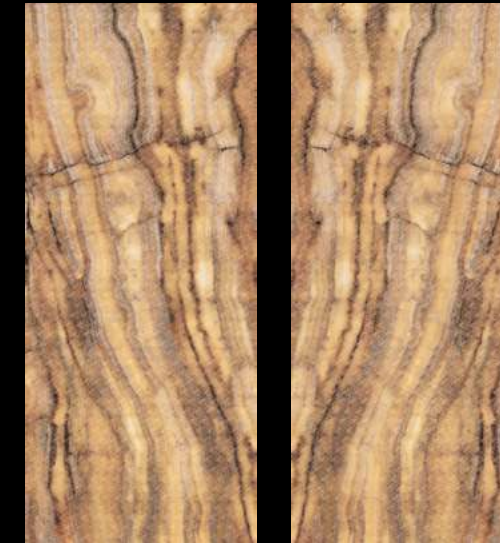

SELENE LOGO

DOWN
2850A2

UP
2850B2

WALL

ECLIPSE SIGN

SLAB A
285013

SLAB B
285013B

zoom