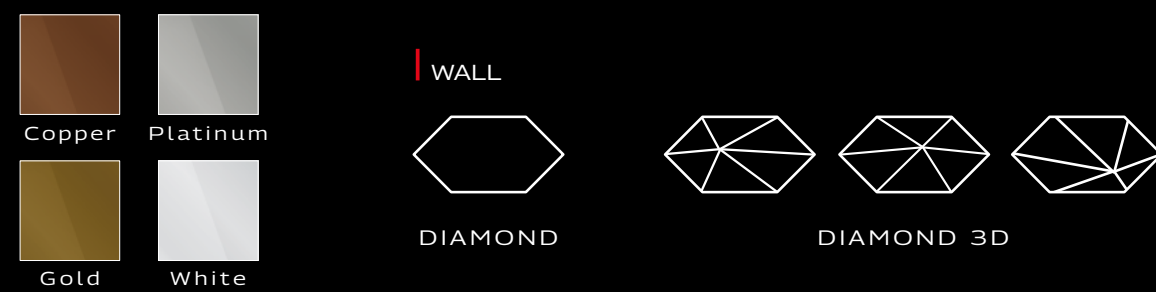

GALAXIA 3D DECORS

11x17cm_4 1/2"x 6 3/4" Glossy 8,8 to 18 mm

GALAXIA

INDICE

INDEX

GALAXIA	7
ECLIPSE SLAB A/B	8
NEBULA SLAB A/B	9
SELENE SLAB A/B	12
GALAXIA DECORS	15
ECLIPSE LOGO UP/LOGO DOWN	16
ECLIPSE SIGN	17
NEBULA LOGO UP/LOGO DOWN	20
NEBULA SIGN	21
SELENE LOGO UP/LOGO DOWN	22
SELENE SIGN	23
GALAXIA MIRROR	25
SIGN	26
SCRIPT XL & SCRIPT SMALL	28
RAY & RAY FALL	32
GALAXIA 3D DECORS	36
DIAMOND	36
GALAXIA OVERVIEW	39
TECHNICAL INFO	44-45