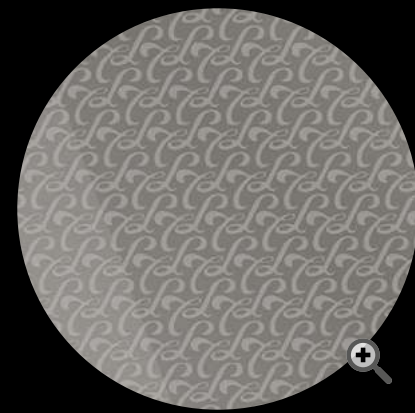

GALAXIA MIRROR

120x280cm_48"x110" Lap Ret 6 mm

WALL

MIRROR SIGN

zoom

WALL

MIRROR RAY

zoom

MIRROR SCRIPT XL

MIRROR RAY FALL

MIRROR SCRIPT SMALL

GALAXIA 3D DECORS 11x17cm_4 1/2"x 6 3/4" Glossy

DIAMOND 8,8 mm

DIAMOND 3D 8,8 to 18 mm