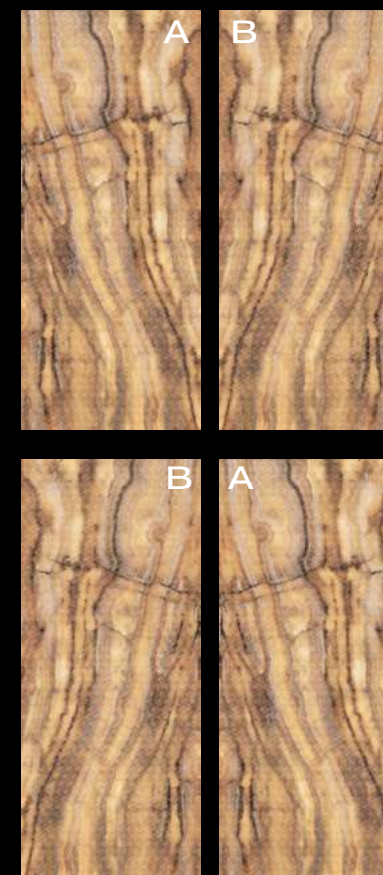

ECLIPSE
LOGO

(ON SLAB A)

SVILUPPO GRAFICO
PER FORMATO
PATTERN BY SIZE

2

120x280_48"x110"
Lap Ret

LOGO DOWN

ECLIPSE
SIGN
(SLAB A/B)

SVILUPPO GRAFICO
PER FORMATO
PATTERN BY SIZE

2

120x280_48"x110"
Lap Ret

SIGN (SLAB A)

LOGO UP

Macchia Aperta . Book Match

Furniture GALAXIA ECLIPSE SIGN SLAB A/B 120x280_48"x110" Lap Ret
Counter GALAXIA ECLIPSE SLAB A Lap

NEBULA
LOGO

(ON SLAB A)

SVILUPPO GRAFICO
PER FORMATO
PATTERN BY SIZE

2

120x280_48"x110"
Lap Ret

LOGO DOWN

LOGO UP

NEBULA
SIGN
(SLAB A/B)

SVILUPPO GRAFICO
PER FORMATO
PATTERN BY SIZE

2