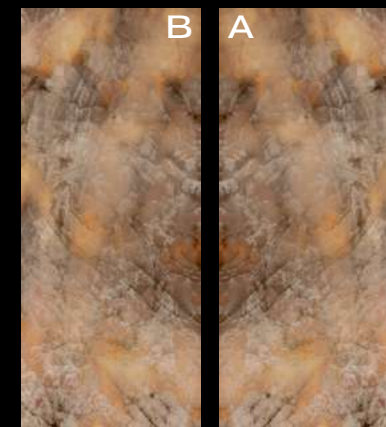

NEBULA SLAB A/B

SVILUPPO GRAFICO
PER FORMATO
PATTERN BY SIZE

2

120x280_48"x110"
Lap Ret

Macchia Aperta . Book Match